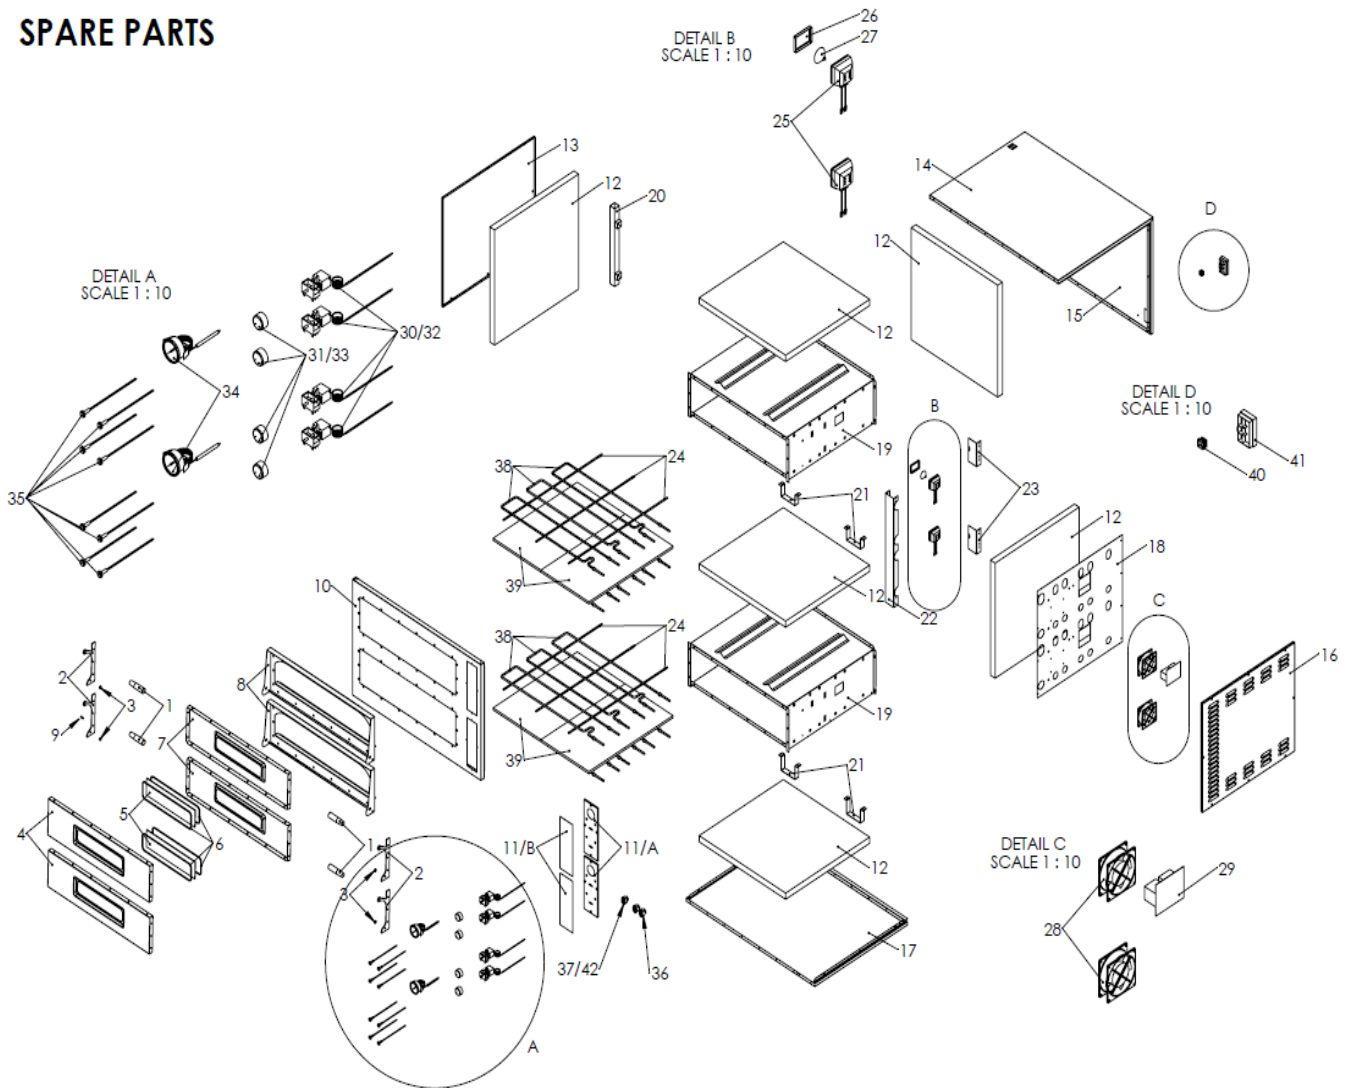

SPARE PARTS

RIF N.°	DESCRIPTION	BASIC XL 9 227046
1/A	Door Handle	7M010007
1/B	Small lateral door handles	5M200016
2/A	Door supporting plate (right)	4P100007
2/B	Door supporting plate (left)	
3	Washer	3R030001
4	Door	4P050018

5	Door Glass	5V010015
6	Door glass gasket	5G100001
7	Counterdoor	4C020028
8	Door Frame	4T020005
9	Plate fixing screws	5V500019
10	Plate fixing screws	4F020023
11/A	Control panel frame	4M020002
11/B	Control panel label	5E204401
12	Insulating material	5L010001
13	Left covering panel	4P040027
14	Top covering panel	4C030013
15	Back covering panel	4S030208
16	Right covering panel	4P040022
17	Bottom covering pannel	4B030011
18	Jacket	4I020007
19	Cooking chamber	7C010112
20	Chimney	4C030001
24	Heating elements supporting frame	4T060070
25	Lamp holder	5P110003
26	Lamp glass	5V010003
27	Lamp	5L020005
28	Fan	-
29	Circuit brakers board	5S010050
30	Thermostat	5T010001
31	Thermostat knob	5M200003
32	Timer	-
33	Timer knob	-
34	Thermometer	5T010200
35	Heating element's warning light	5L020017
36	Heating element's switch	5I100011
37	Chamber light switch	5I100017
38	Heating element	5R050420
39	Refractory stone	5P050050
41	Terminal box	5M100001
42	Electrical main switch	-